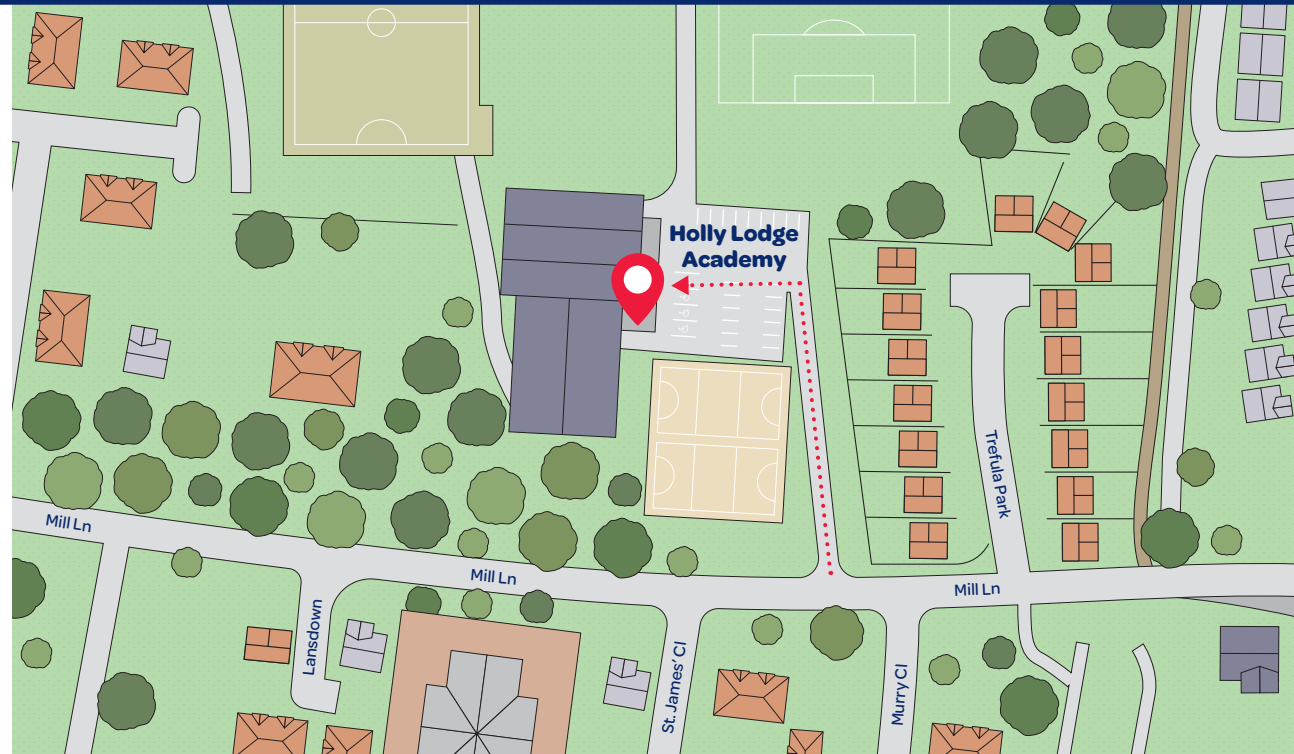

# Where are our classes?

## Holly Lodge

📍 Holly Lodge Academy, Mill Lane, West Derby, L12 7LE

Our lessons at Holly Lodge School in West Derby are on Mondays and Wednesdays every week. We will be in the large Activity Studio on the first floor of the Sports Complex.

### 📍 How do I get there?

We use the large Activity Studio on the first floor of the sports complex at Holly Lodge. You enter the school from Mill Lane and follow the red line on the attached map into the car park. Once you have parked up you will see the signs for the reception for the sports complex (marked with the red location symbol on the map).

### 📍 How do I get there?

Please enter the school from Woolton Hill Road and follow the red line into the car park. There is plenty of parking. Once parked up please head through the open gate to the right of the main doors, and then through the fire door, into the large sports hall. The entrance (fire door) to the sports hall is marked with the red location symbol on the map.